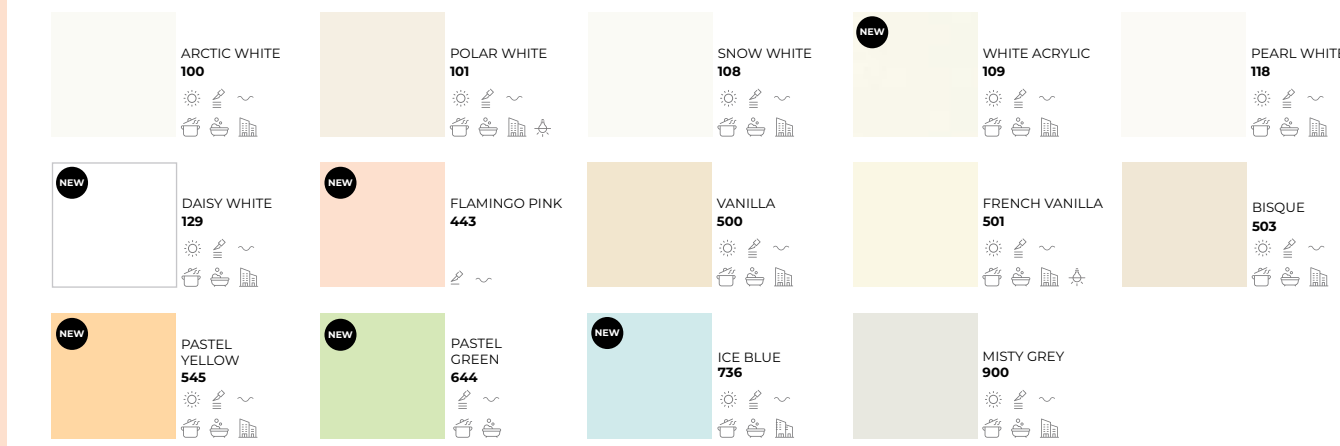

Stand out with Kerrock colours.

Uni light